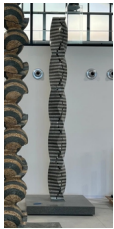

Park Eun Sun

Colonna Infinita, 2019

Granito Verde Scuro e Verde Chiaro
Dark Green and Light Green Granite
367 x 120 x 120 cm
144 1/2 x 47 1/4 x 47 1/4 inches
Unique Piece