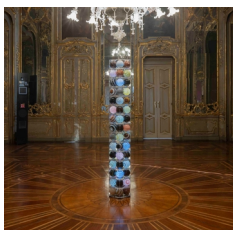

Granito Verde e Giallo
Green and Yellow Granite
393 x 130 x 130 cm
154 3/4 x 51 1/8 x 51 1/8 inches
Unique piece

Park Eun Sun

Colonna Infinita, 2019

Granito Verde Scuro e Verde Chiaro
Dark Green and Light Green Granite
367 x 120 x 120 cm
144 1/2 x 47 1/4 x 47 1/4 inches
Unique Piece

Park Eun Sun

Colonna Infinita - Accrescimento, 2024

Marmo Bianco Carrara e Grigio Bardiglio
White Carrara and Grey Bardiglio Marble
1100 x 347 x 347 cm
393 3/4 x 136 5/8 x 136 5/8 inches
Unique piece

Park Eun Sun

Colonna Infinita - Diffusione, 2023

Marmi policromi
Polychrome marble
212 x 40.5 x 40.5 cm
83 1/2 x 16 x 16 inches
Unique Piece

Park Eun Sun

Colonna Infinita - Diffusione (Installazione), 2025

Marmi Policromi, Onice, Acciaio Inox, LED e Componenti Elettriche
Polychrome Marbles, Onyx, Stainless steel, LED and Electrical Components
Altezze 205, 130, 100 cm Proporzioni Ambientali e sfere di diametro 12cm
Max height: 205, 130, 100 cm – Environmental proportions with spheres diameters 12cm